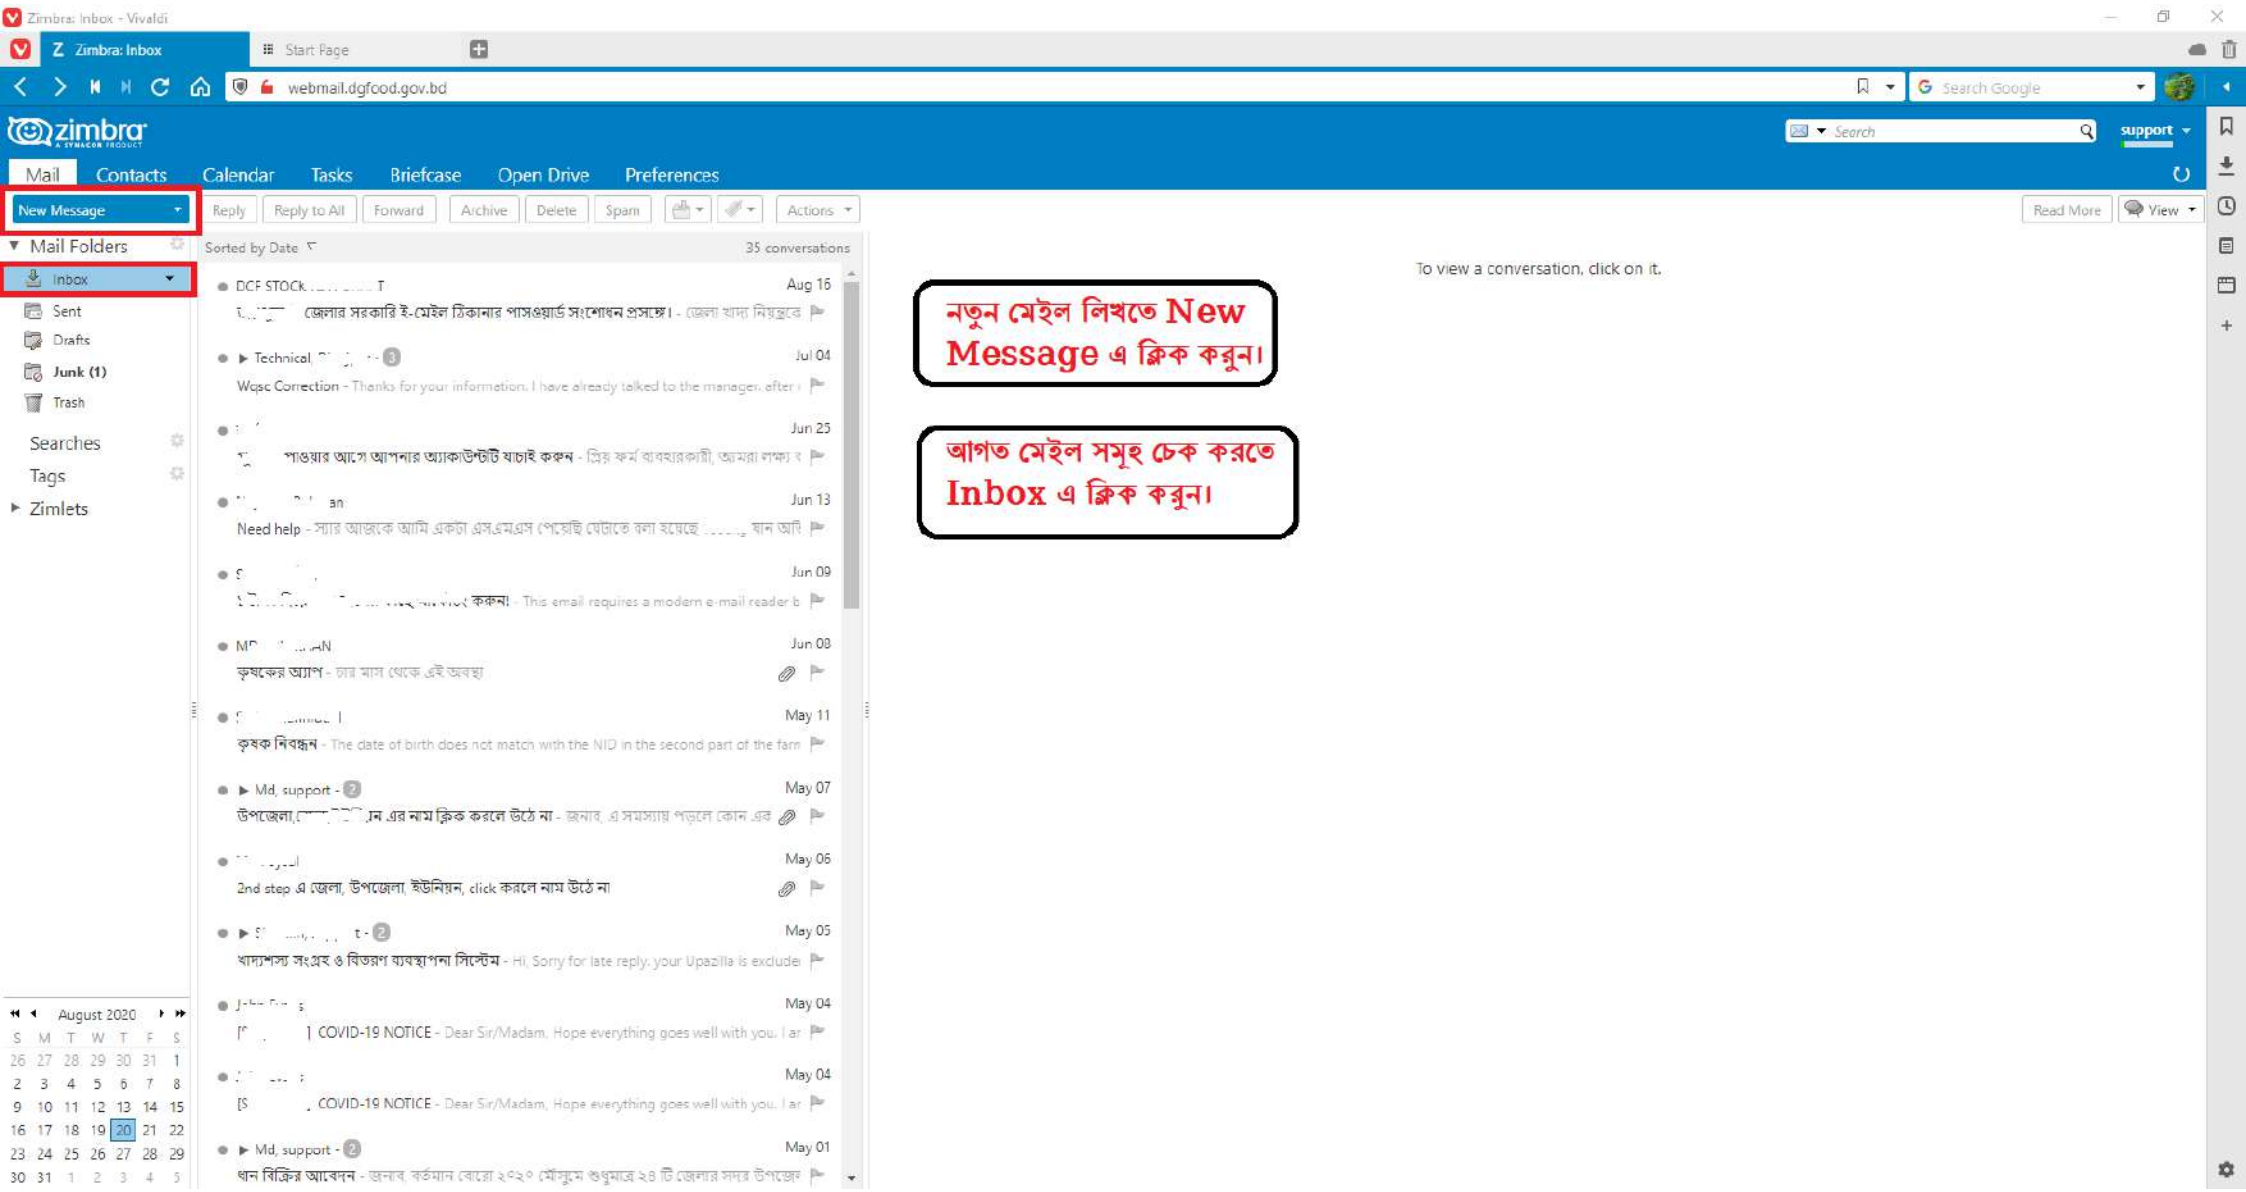

নতুন মেইল লিখতে **New Message** এ ক্লিক করুন।

আগত মেইল সমূহ চেক করতে **Inbox** এ ক্লিক করুন।

To view a conversation, click on it.